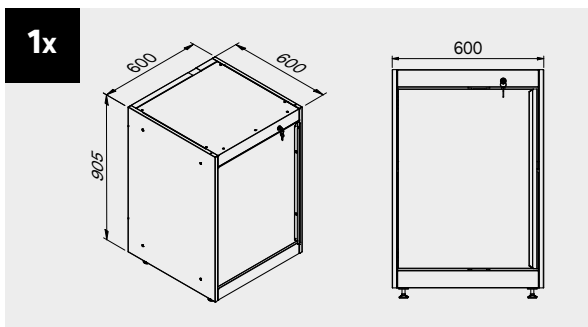

ROT.WB-C181.900036

TUNE SERIES

+ 180 CM

Anti-scratch ABS cover along the entire length of the module.

2x

1x

Drawer sizes

DRAWER TYPE	DRAWER INTERNAL DIMENSIONS 600 mm
Drawer H.90	H83 - L535 - P490
Drawer H.150	H143 - L535 - P490
Drawer H.180	H173 - L535 - P490
Drawer H.210	H203 - L535 - P490

ROT.WB-C182.900050

TUNING SERIES

+ 180 CM

Anti-scratch ABS cover along the entire length of the module.

Drawer sizes

DRAWER TYPE	DRAWER INTERNAL DIMENSIONS 600 mm
Drawer H.90	H83 - L535 - P490
Drawer H.150	H143 - L535 - P490
Drawer H.180	H173 - L535 - P490
Drawer H.210	H203 - L535 - P490

ROT.WB-C215.900074

TUNE SERIES

+ 210 CM

Anti-scratch ABS cover along the entire length of the module.

DRAWER TYPE	DRAWER INTERNAL DIMENSIONS
Drawer H.80	H75 - L608 - P442
Drawer H.120	H115 - L608 - P442

Drawer sizes

+ 210 CM

Anti-scratchABS cover along the entire length of the module.

Drawer sizes

DRAWER TYPE	DRAWER INTERNAL DIMENSIONS 600 mm
Drawer H.90	H83 - L535 - P490
Drawer H.150	H143 - L535 - P490
Drawer H.180	H173 - L535 - P490
Drawer H.210	H203 - L535 - P490