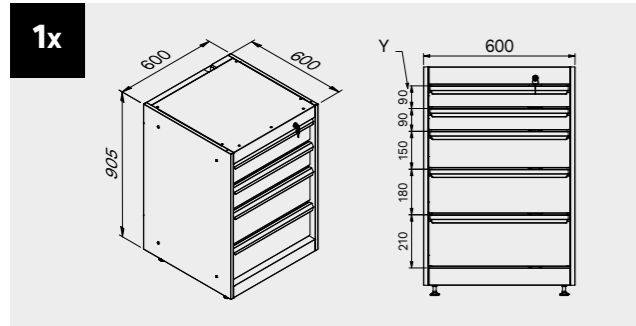

DRAWER TYPE	DRAWER INTERNAL DIMENSIONS 600 mm
Drawer H.90	H83 - L535 - P490
Drawer H.150	H143 - L535 - P490
Drawer H.180	H173 - L535 - P490
Drawer H.210	H203 - L535 - P490

ROT.WB-C216.900098

TUNE SERIES

+ 210 CM

Anti-scratchABS cover along the entire length of the module.

Drawer sizes

DRAWER TYPE	DRAWER INTERNAL DIMENSIONS 600 mm
Drawer H.90	H83 - L535 - P490
Drawer H.150	H143 - L535 - P490
Drawer H.180	H173 - L535 - P490
Drawer H.210	H203 - L535 - P490