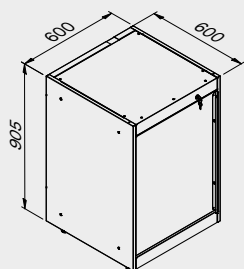

ROT.WB-C121.900012

TUNE SERIES

+ 120 CM

Anti-scratch ABS cover along the entire length of the module.

1x

1x

Drawer sizes

DRAWER TYPE	DRAWER INTERNAL DIMENSIONS 600 mm
Drawer H.90	H83 - L535 - P490
Drawer H.150	H143 - L535 - P490
Drawer H.180	H173 - L535 - P490
Drawer H.210	H203 - L535 - P490

ROT.WB-C181.900036

TUNE SERIES

+ 180 CM

Anti-scratch ABS cover along the entire length of the module.

2x

1x

Drawer sizes

DRAWER TYPE	DRAWER INTERNAL DIMENSIONS 600 mm
Drawer H.90	H83 - L535 - P490
Drawer H.150	H143 - L535 - P490
Drawer H.180	H173 - L535 - P490
Drawer H.210	H203 - L535 - P490

ROT.WB-C182.900050

TUNING SERIES

+ 180 CM

Anti-scratch ABS cover along the entire length of the module.

Drawer sizes

DRAWER TYPE	DRAWER INTERNAL DIMENSIONS 600 mm
Drawer H.90	H83 - L535 - P490
Drawer H.150	H143 - L535 - P490
Drawer H.180	H173 - L535 - P490
Drawer H.210	H203 - L535 - P490

+ 210 CM

Anti-scratchABS cover along the entire length of the module.

Drawer sizes

DRAWER TYPE	DRAWER INTERNAL DIMENSIONS 600 mm
Drawer H.90	H83 - L535 - P490
Drawer H.150	H143 - L535 - P490
Drawer H.180	H173 - L535 - P490
Drawer H.210	H203 - L535 - P490