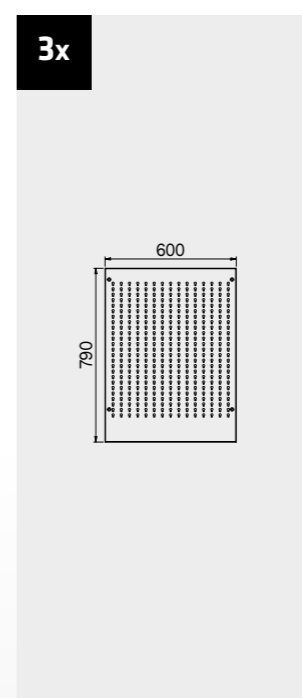

Drawer sizes

DRAWER TYPE	DRAWER INTERNAL DIMENSIONS 600 mm
Drawer H.90	H83 - L535 - P490
Drawer H.150	H143 - L535 - P490
Drawer H.180	H173 - L535 - P490
Drawer H.210	H203 - L535 - P490

ROT.WB-C188.900029

TUNE SERIES

+ 180 CM

Drawer sizes

DRAWER TYPE	DRAWER INTERNAL DIMENSIONS 600 mm
Drawer H.90	H83 - L535 - P490
Drawer H.150	H143 - L535 - P490
Drawer H.180	H173 - L535 - P490
Drawer H.210	H203 - L535 - P490