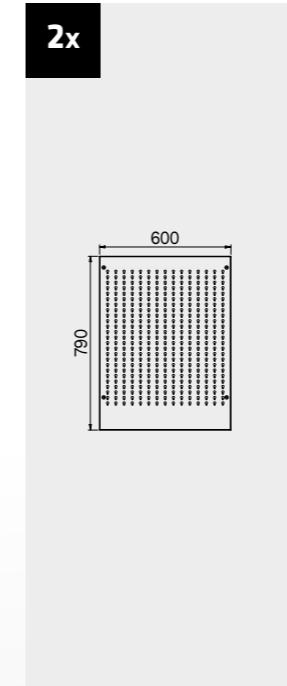

+ 210 CM

Anti-scratchABS cover along the entire length of the module.

Drawer sizes

DRAWER TYPE	DRAWER INTERNAL DIMENSIONS 600 mm
Drawer H.90	H83 - L535 - P490
Drawer H.150	H143 - L535 - P490
Drawer H.180	H173 - L535 - P490
Drawer H.210	H203 - L535 - P490

1x

DRAWER TYPE	DRAWER INTERNAL DIMENSIONS
Drawer H.80	H75 - L608 - P442
Drawer H.120	H115 - L608 - P442

ROT.WB-C187.900111

TUNE SERIES

+ 180 CM

Anti-scratch ABS cover along the entire length of the module.

Drawer sizes

DRAWER TYPE	DRAWER INTERNAL DIMENSIONS 600 mm
Drawer H.90	H83 - L535 - P490
Drawer H.150	H143 - L535 - P490
Drawer H.180	H173 - L535 - P490
Drawer H.210	H203 - L535 - P490

ROT.WB-C188.900029