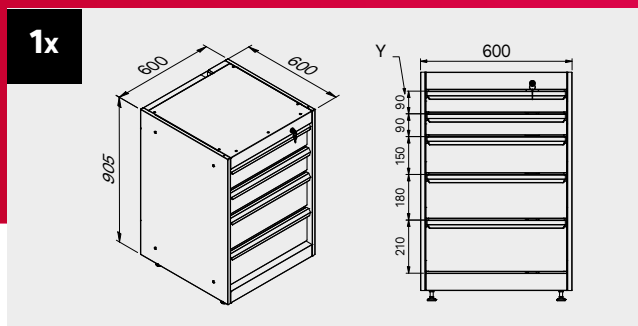

+ 210 CM

Anti-scratchABS cover along the entire length of the module.

Drawer sizes

DRAWER TYPE	DRAWER INTERNAL DIMENSIONS 600 mm
Drawer H.90	H83 - L535 - P490
Drawer H.150	H143 - L535 - P490
Drawer H.180	H173 - L535 - P490
Drawer H.210	H203 - L535 - P490

1x

DRAWER TYPE	DRAWER INTERNAL DIMENSIONS
Drawer H.80	H75 - L608 - P442
Drawer H.120	H115 - L608 - P442

ROT.WB-C187.900111

TUNE SERIES

+ 180 CM

Anti-scratch ABS cover along the entire length of the module.

Drawer sizes

DRAWER TYPE	DRAWER INTERNAL DIMENSIONS 600 mm
Drawer H.90	H83 - L535 - P490
Drawer H.150	H143 - L535 - P490
Drawer H.180	H173 - L535 - P490
Drawer H.210	H203 - L535 - P490

ROT.WB-C188.900029

TUNE SERIES

+ 180 CM

Drawer sizes

DRAWER TYPE	DRAWER INTERNAL DIMENSIONS 600 mm
Drawer H.90	H83 - L535 - P490
Drawer H.150	H143 - L535 - P490
Drawer H.180	H173 - L535 - P490
Drawer H.210	H203 - L535 - P490