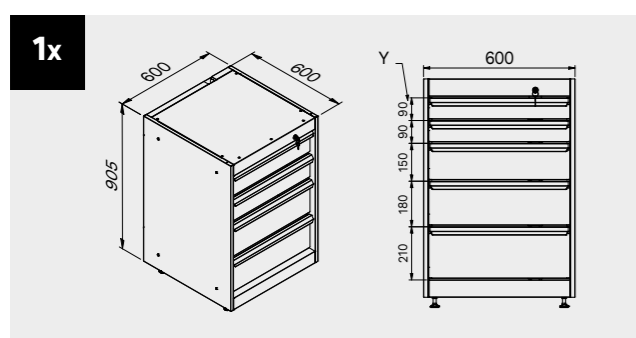

Drawer sizes

DRAWER TYPE	DRAWER INTERNAL DIMENSIONS 600 mm
Drawer H.90	H83 - L535 - P490
Drawer H.150	H143 - L535 - P490
Drawer H.180	H173 - L535 - P490
Drawer H.210	H203 - L535 - P490

ROT.WB-C188.900029

TUNE SERIES

+ 180 CM

Drawer sizes

DRAWER TYPE	DRAWER INTERNAL DIMENSIONS 600 mm
Drawer H.90	H83 - L535 - P490
Drawer H.150	H143 - L535 - P490
Drawer H.180	H173 - L535 - P490
Drawer H.210	H203 - L535 - P490