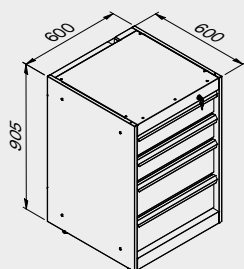

ROT.WB-C121.900012

TUNE SERIES

+ 120 CM

Anti-scratch ABS cover along the entire length of the module.

1x

1x

Drawer sizes

DRAWER TYPE	DRAWER INTERNAL DIMENSIONS 600 mm
Drawer H.90	H83 - L535 - P490
Drawer H.150	H143 - L535 - P490
Drawer H.180	H173 - L535 - P490
Drawer H.210	H203 - L535 - P490

ROT.WB-C181.900036

TUNE SERIES

+ 180 CM

Anti-scratch ABS cover along the entire length of the module.

2x

1x

Drawer sizes

DRAWER TYPE	DRAWER INTERNAL DIMENSIONS 600 mm
Drawer H.90	H83 - L535 - P490
Drawer H.150	H143 - L535 - P490
Drawer H.180	H173 - L535 - P490
Drawer H.210	H203 - L535 - P490

ROT.WB-C182.900050

TUNING SERIES

+ 180 CM

Anti-scratch ABS cover along the entire length of the module.

Drawer sizes

DRAWER TYPE	DRAWER INTERNAL DIMENSIONS 600 mm
Drawer H.90	H83 - L535 - P490
Drawer H.150	H143 - L535 - P490
Drawer H.180	H173 - L535 - P490
Drawer H.210	H203 - L535 - P490