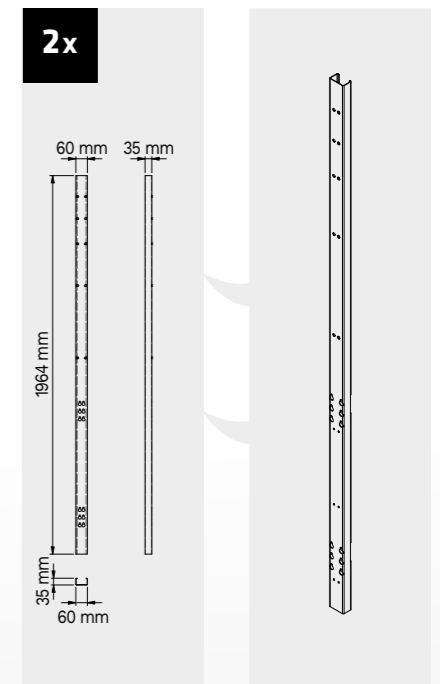

+ 210 CM

Anti-scratchABS cover along the entire length of the module.

Drawer sizes

DRAWER TYPE	DRAWER INTERNAL DIMENSIONS 600 mm
Drawer H.90	H83 - L535 - P490
Drawer H.150	H143 - L535 - P490
Drawer H.180	H173 - L535 - P490
Drawer H.210	H203 - L535 - P490

Drawer sizes

DRAWER TYPE	DRAWER INTERNAL DIMENSIONS 600 mm
Drawer H.90	H83 - L535 - P490
Drawer H.150	H143 - L535 - P490
Drawer H.180	H173 - L535 - P490
Drawer H.210	H203 - L535 - P490

ROT.WB-C188.900029

TUNE SERIES

+ 180 CM

Drawer sizes

DRAWER TYPE	DRAWER INTERNAL DIMENSIONS 600 mm
Drawer H.90	H83 - L535 - P490
Drawer H.150	H143 - L535 - P490
Drawer H.180	H173 - L535 - P490
Drawer H.210	H203 - L535 - P490

ROT.WB-C276.900043

+ 272 CM

Drawer sizes

DRAWER TYPE	DRAWER INTERNAL DIMENSIONS 600 mm
Drawer H.90	H83 - L535 - P490
Drawer H.150	H143 - L535 - P490
Drawer H.180	H173 - L535 - P490
Drawer H.210	H203 - L535 - P490