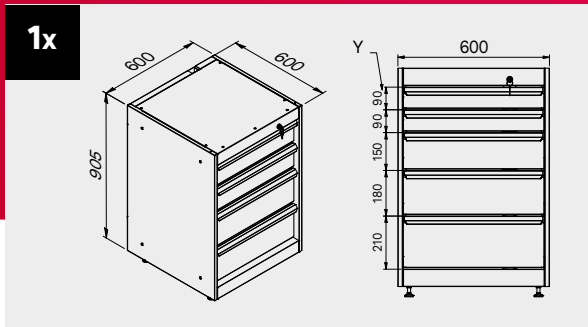

ROT.WB-C182.900050

TUNING SERIES

+ 180 CM

Anti-scratch ABS cover along the entire length of the module.

Drawer sizes

DRAWER TYPE	DRAWER INTERNAL DIMENSIONS 600 mm
Drawer H.90	H83 - L535 - P490
Drawer H.150	H143 - L535 - P490
Drawer H.180	H173 - L535 - P490
Drawer H.210	H203 - L535 - P490

ROT.WB-C215.900074

TUNE SERIES

+ 210 CM

Anti-scratch ABS cover along the entire length of the module.

DRAWER TYPE	DRAWER INTERNAL DIMENSIONS
Drawer H.80	H75 - L608 - P442
Drawer H.120	H115 - L608 - P442

Drawer sizes