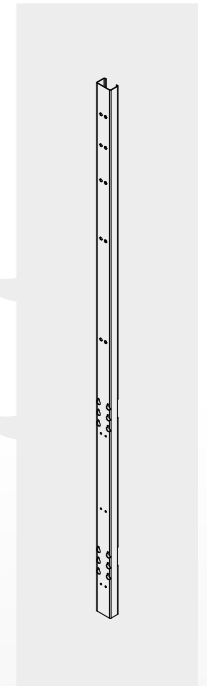

DRAWER TYPE	DRAWER INTERNAL DIMENSIONS 600 mm
Drawer H.90	H83 - L535 - P490
Drawer H.150	H143 - L535 - P490
Drawer H.180	H173 - L535 - P490
Drawer H.210	H203 - L535 - P490

ROT.WB-C216.900098

TUNE SERIES

+ 210 CM

Anti-scratchABS cover along the entire length of the module.

Drawer sizes

DRAWER TYPE	DRAWER INTERNAL DIMENSIONS 600 mm
Drawer H.90	H83 - L535 - P490
Drawer H.150	H143 - L535 - P490
Drawer H.180	H173 - L535 - P490
Drawer H.210	H203 - L535 - P490

1x

DRAWER TYPE	DRAWER INTERNAL DIMENSIONS
Drawer H.80	H75 - L608 - P442
Drawer H.120	H115 - L608 - P442

ROT.WB-C187.900111

TUNE SERIES

+ 180 CM

Anti-scratch ABS cover along the entire length of the module.

Drawer sizes

DRAWER TYPE	DRAWER INTERNAL DIMENSIONS 600 mm
Drawer H.90	H83 - L535 - P490
Drawer H.150	H143 - L535 - P490
Drawer H.180	H173 - L535 - P490
Drawer H.210	H203 - L535 - P490

ROT.WB-C188.900029