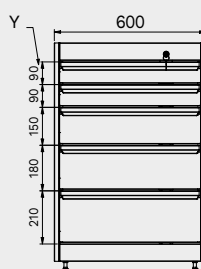

ROT.WB-C121.900012

TUNE SERIES

+ 120 CM

Anti-scratch ABS cover along the entire length of the module.

1x

1x

Drawer sizes

DRAWER TYPE	DRAWER INTERNAL DIMENSIONS 600 mm
Drawer H.90	H83 - L535 - P490
Drawer H.150	H143 - L535 - P490
Drawer H.180	H173 - L535 - P490
Drawer H.210	H203 - L535 - P490

ROT.WB-C181.900036

TUNE SERIES

+ 180 CM

Anti-scratch ABS cover along the entire length of the module.

2x

1x

Drawer sizes

DRAWER TYPE	DRAWER INTERNAL DIMENSIONS 600 mm
Drawer H.90	H83 - L535 - P490
Drawer H.150	H143 - L535 - P490
Drawer H.180	H173 - L535 - P490
Drawer H.210	H203 - L535 - P490

ROT.WB-C182.900050

TUNING SERIES

+ 180 CM

Anti-scratch ABS cover along the entire length of the module.

Drawer sizes

DRAWER TYPE	DRAWER INTERNAL DIMENSIONS 600 mm
Drawer H.90	H83 - L535 - P490
Drawer H.150	H143 - L535 - P490
Drawer H.180	H173 - L535 - P490
Drawer H.210	H203 - L535 - P490

DRAWER TYPE	DRAWER INTERNAL DIMENSIONS 600 mm
Drawer H.90	H83 - L535 - P490
Drawer H.150	H143 - L535 - P490
Drawer H.180	H173 - L535 - P490
Drawer H.210	H203 - L535 - P490

ROT.WB-C216.900098

TUNE SERIES