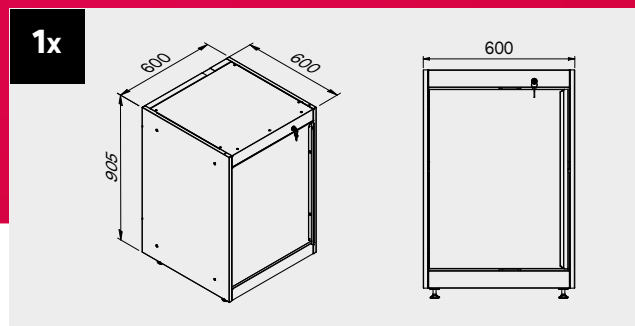

+ 210 CM

Anti-scratchABS cover along the entire length of the module.

Drawer sizes

DRAWER TYPE	DRAWER INTERNAL DIMENSIONS 600 mm
Drawer H.90	H83 - L535 - P490
Drawer H.150	H143 - L535 - P490
Drawer H.180	H173 - L535 - P490
Drawer H.210	H203 - L535 - P490

1x

DRAWER TYPE	DRAWER INTERNAL DIMENSIONS
Drawer H.80	H75 - L608 - P442
Drawer H.120	H115 - L608 - P442

ROT.WB-C187.900111

TUNE SERIES

+ 180 CM

Anti-scratch ABS cover along the entire length of the module.

Drawer sizes

DRAWER TYPE	DRAWER INTERNAL DIMENSIONS 600 mm
Drawer H.90	H83 - L535 - P490
Drawer H.150	H143 - L535 - P490
Drawer H.180	H173 - L535 - P490
Drawer H.210	H203 - L535 - P490

ROT.WB-C188.900029

TUNE SERIES

+ 180 CM

Drawer sizes

DRAWER TYPE	DRAWER INTERNAL DIMENSIONS 600 mm
Drawer H.90	H83 - L535 - P490
Drawer H.150	H143 - L535 - P490
Drawer H.180	H173 - L535 - P490
Drawer H.210	H203 - L535 - P490