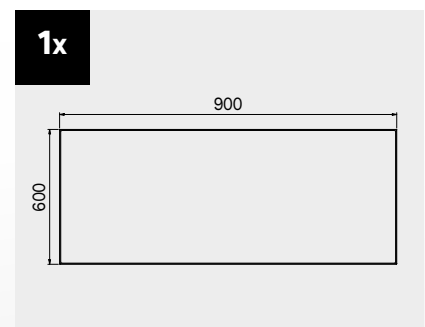

ROT.WB-C182.900050

TUNING SERIES

+ 180 CM

Anti-scratch ABS cover along the entire length of the module.

Drawer sizes

DRAWER TYPE	DRAWER INTERNAL DIMENSIONS 600 mm
Drawer H.90	H83 - L535 - P490
Drawer H.150	H143 - L535 - P490
Drawer H.180	H173 - L535 - P490
Drawer H.210	H203 - L535 - P490

ROT.WB-C215.900074

TUNE SERIES

+ 210 CM

Anti-scratch ABS cover along the entire length of the module.

DRAWER TYPE	DRAWER INTERNAL DIMENSIONS
Drawer H.80	H75 - L608 - P442
Drawer H.120	H115 - L608 - P442

Drawer sizes

DRAWER TYPE	DRAWER INTERNAL DIMENSIONS 600 mm
Drawer H.90	H83 - L535 - P490
Drawer H.150	H143 - L535 - P490
Drawer H.180	H173 - L535 - P490
Drawer H.210	H203 - L535 - P490

ROT.WB-C216.900098

TUNE SERIES