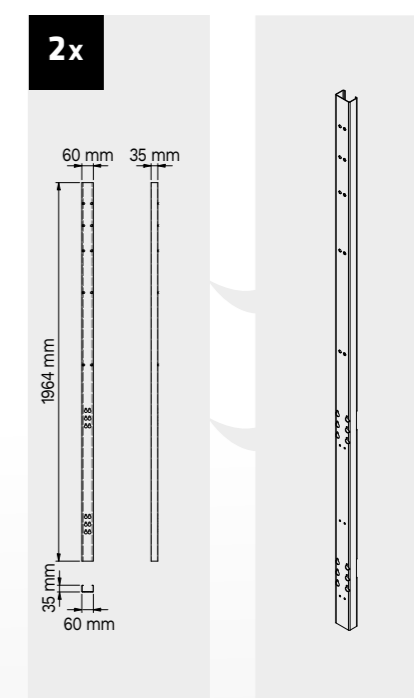

+ 210 CM

Anti-scratchABS cover along the entire length of the module.

Drawer sizes

DRAWER TYPE	DRAWER INTERNAL DIMENSIONS 600 mm
Drawer H.90	H83 - L535 - P490
Drawer H.150	H143 - L535 - P490
Drawer H.180	H173 - L535 - P490
Drawer H.210	H203 - L535 - P490

Drawer sizes

DRAWER TYPE	DRAWER INTERNAL DIMENSIONS 600 mm
Drawer H.90	H83 - L535 - P490
Drawer H.150	H143 - L535 - P490
Drawer H.180	H173 - L535 - P490
Drawer H.210	H203 - L535 - P490

ROT.WB-C188.900029

TUNE SERIES

+ 180 CM

Drawer sizes

DRAWER TYPE	DRAWER INTERNAL DIMENSIONS 600 mm
Drawer H.90	H83 - L535 - P490
Drawer H.150	H143 - L535 - P490
Drawer H.180	H173 - L535 - P490
Drawer H.210	H203 - L535 - P490

ROT.WB-C276.900043

+ 272 CM

Drawer sizes

DRAWER TYPE	DRAWER INTERNAL DIMENSIONS 600 mm
Drawer H.90	H83 - L535 - P490
Drawer H.150	H143 - L535 - P490
Drawer H.180	H173 - L535 - P490
Drawer H.210	H203 - L535 - P490