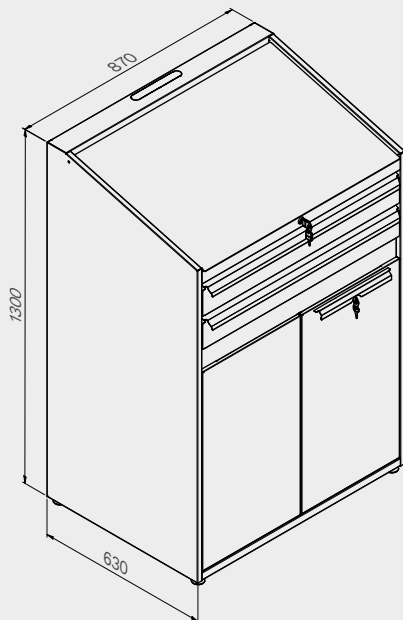

Drawer sizes

DRAWER TYPE	DRAWER INTERNAL DIMENSIONS 600 mm
Drawer H.90	H83 - L535 - P490
Drawer H.150	H143 - L535 - P490
Drawer H.180	H173 - L535 - P490
Drawer H.210	H203 - L535 - P490

ROT.WB-C188.900029

ROT.WB-C276.900043

+ 272 CM

Drawer sizes

DRAWER TYPE	DRAWER INTERNAL DIMENSIONS 600 mm
Drawer H.90	H83 - L535 - P490
Drawer H.150	H143 - L535 - P490
Drawer H.180	H173 - L535 - P490
Drawer H.210	H203 - L535 - P490

ROT.WB-T3.1.900067

TUNE SERIES

+ 80 CM

MAX. LOAD CAPACITY
30 KG PER DRAWER
(uniformly distributed on the surface)

ROT.ARFL004.900081

TUNE SERIES

+ 87 CM

Anti-scratch ABS cover along the entire length of the module.