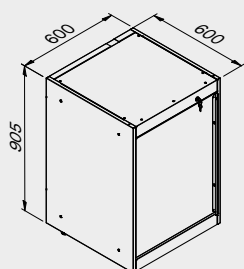

ROT.WB-C121.900012

TUNE SERIES

+ 120 CM

Anti-scratch ABS cover along the entire length of the module.

1x

1x

Drawer sizes

DRAWER TYPE	DRAWER INTERNAL DIMENSIONS 600 mm
Drawer H.90	H83 - L535 - P490
Drawer H.150	H143 - L535 - P490
Drawer H.180	H173 - L535 - P490
Drawer H.210	H203 - L535 - P490

ROT.WB-C181.900036

TUNE SERIES

+ 180 CM

Anti-scratch ABS cover along the entire length of the module.

2x

1x

Drawer sizes

DRAWER TYPE	DRAWER INTERNAL DIMENSIONS 600 mm
Drawer H.90	H83 - L535 - P490
Drawer H.150	H143 - L535 - P490
Drawer H.180	H173 - L535 - P490
Drawer H.210	H203 - L535 - P490

ROT.WB-C182.900050

TUNING SERIES

+ 180 CM

Anti-scratch ABS cover along the entire length of the module.

Drawer sizes

DRAWER TYPE	DRAWER INTERNAL DIMENSIONS 600 mm
Drawer H.90	H83 - L535 - P490
Drawer H.150	H143 - L535 - P490
Drawer H.180	H173 - L535 - P490
Drawer H.210	H203 - L535 - P490

MAX. LOAD CAPACITY
15 KG PER DRAWER