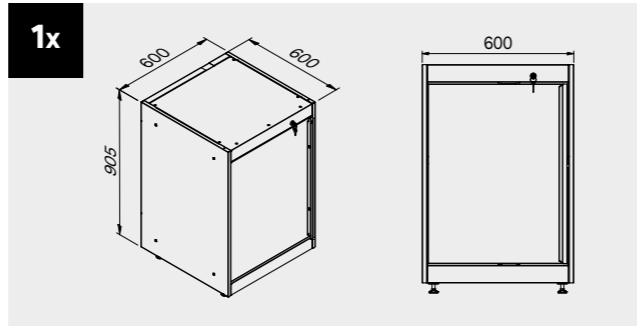

DRAWER TYPE	DRAWER INTERNAL DIMENSIONS 600 mm
Drawer H.90	H83 - L535 - P490
Drawer H.150	H143 - L535 - P490
Drawer H.180	H173 - L535 - P490
Drawer H.210	H203 - L535 - P490

ROT.WB-C216.900098

TUNE SERIES

+ 210 CM

Anti-scratchABS cover along the entire length of the module.

Drawer sizes

DRAWER TYPE	DRAWER INTERNAL DIMENSIONS 600 mm
Drawer H.90	H83 - L535 - P490
Drawer H.150	H143 - L535 - P490
Drawer H.180	H173 - L535 - P490
Drawer H.210	H203 - L535 - P490