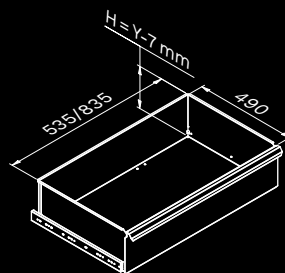

ROT.WB-C121.900012

TUNE SERIES

+ 120 CM

Anti-scratch ABS cover along the entire length of the module.

1x

1x

Drawer sizes

DRAWER TYPE	DRAWER INTERNAL DIMENSIONS 600 mm
Drawer H.90	H83 - L535 - P490
Drawer H.150	H143 - L535 - P490
Drawer H.180	H173 - L535 - P490
Drawer H.210	H203 - L535 - P490

ROT.WB-C181.900036

TUNE SERIES

+ 180 CM

Anti-scratch ABS cover along the entire length of the module.

2x

1x

Drawer sizes

DRAWER TYPE	DRAWER INTERNAL DIMENSIONS 600 mm
Drawer H.90	H83 - L535 - P490
Drawer H.150	H143 - L535 - P490
Drawer H.180	H173 - L535 - P490
Drawer H.210	H203 - L535 - P490

ROT.WB-C182.900050

TUNING SERIES

+ 180 CM

Anti-scratch ABS cover along the entire length of the module.

Drawer sizes

DRAWER TYPE	DRAWER INTERNAL DIMENSIONS 600 mm
Drawer H.90	H83 - L535 - P490
Drawer H.150	H143 - L535 - P490
Drawer H.180	H173 - L535 - P490
Drawer H.210	H203 - L535 - P490

DRAWER TYPE	DRAWER INTERNAL DIMENSIONS 600 mm
Drawer H.90	H83 - L535 - P490
Drawer H.150	H143 - L535 - P490
Drawer H.180	H173 - L535 - P490
Drawer H.210	H203 - L535 - P490

ROT.WB-C216.900098

TUNE SERIES