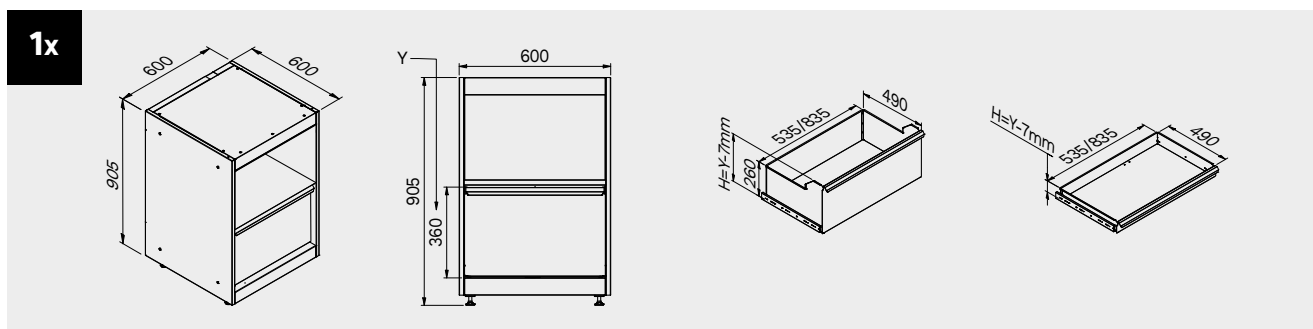

+ 210 CM

Anti-scratchABS cover along the entire length of the module.

Drawer sizes

DRAWER TYPE	DRAWER INTERNAL DIMENSIONS 600 mm
Drawer H.90	H83 - L535 - P490
Drawer H.150	H143 - L535 - P490
Drawer H.180	H173 - L535 - P490
Drawer H.210	H203 - L535 - P490

1x

DRAWER TYPE	DRAWER INTERNAL DIMENSIONS
Drawer H.80	H75 - L608 - P442
Drawer H.120	H115 - L608 - P442

ROT.WB-C187.900111

TUNE SERIES

+ 180 CM

Anti-scratch ABS cover along the entire length of the module.

Drawer sizes

DRAWER TYPE	DRAWER INTERNAL DIMENSIONS 600 mm
Drawer H.90	H83 - L535 - P490
Drawer H.150	H143 - L535 - P490
Drawer H.180	H173 - L535 - P490
Drawer H.210	H203 - L535 - P490

ROT.WB-C188.900029

TUNE SERIES

+ 180 CM

Drawer sizes

DRAWER TYPE	DRAWER INTERNAL DIMENSIONS 600 mm
Drawer H.90	H83 - L535 - P490
Drawer H.150	H143 - L535 - P490
Drawer H.180	H173 - L535 - P490
Drawer H.210	H203 - L535 - P490