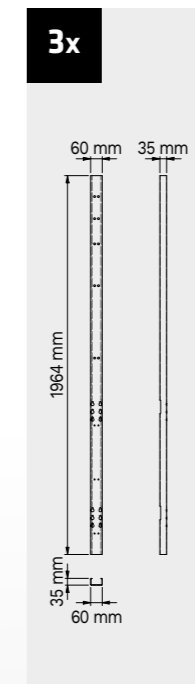

+ 210 CM

Anti-scratchABS cover along the entire length of the module.

Drawer sizes

DRAWER TYPE	DRAWER INTERNAL DIMENSIONS 600 mm
Drawer H.90	H83 - L535 - P490
Drawer H.150	H143 - L535 - P490
Drawer H.180	H173 - L535 - P490
Drawer H.210	H203 - L535 - P490

Drawer sizes

DRAWER TYPE	DRAWER INTERNAL DIMENSIONS 600 mm
Drawer H.90	H83 - L535 - P490
Drawer H.150	H143 - L535 - P490
Drawer H.180	H173 - L535 - P490
Drawer H.210	H203 - L535 - P490

ROT.WB-C188.900029

TUNE SERIES

+ 180 CM

Drawer sizes

DRAWER TYPE	DRAWER INTERNAL DIMENSIONS 600 mm
Drawer H.90	H83 - L535 - P490
Drawer H.150	H143 - L535 - P490
Drawer H.180	H173 - L535 - P490
Drawer H.210	H203 - L535 - P490

ROT.WB-C276.900043

+ 272 CM

Drawer sizes

DRAWER TYPE	DRAWER INTERNAL DIMENSIONS 600 mm
Drawer H.90	H83 - L535 - P490
Drawer H.150	H143 - L535 - P490
Drawer H.180	H173 - L535 - P490
Drawer H.210	H203 - L535 - P490