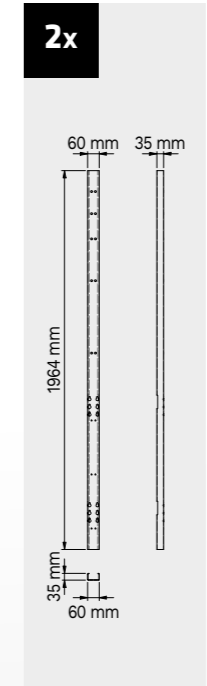

DRAWER TYPE	DRAWER INTERNAL DIMENSIONS 600 mm
Drawer H.90	H83 - L535 - P490
Drawer H.150	H143 - L535 - P490
Drawer H.180	H173 - L535 - P490
Drawer H.210	H203 - L535 - P490

ROT.WB-C216.900098

TUNE SERIES

+ 210 CM

Anti-scratchABS cover along the entire length of the module.

Drawer sizes

DRAWER TYPE	DRAWER INTERNAL DIMENSIONS 600 mm
Drawer H.90	H83 - L535 - P490
Drawer H.150	H143 - L535 - P490
Drawer H.180	H173 - L535 - P490
Drawer H.210	H203 - L535 - P490

1x

DRAWER TYPE	DRAWER INTERNAL DIMENSIONS
Drawer H.80	H75 - L608 - P442
Drawer H.120	H115 - L608 - P442

ROT.WB-C187.900111

TUNE SERIES

+ 180 CM

Anti-scratch ABS cover along the entire length of the module.

Drawer sizes

DRAWER TYPE	DRAWER INTERNAL DIMENSIONS 600 mm
Drawer H.90	H83 - L535 - P490
Drawer H.150	H143 - L535 - P490
Drawer H.180	H173 - L535 - P490
Drawer H.210	H203 - L535 - P490

ROT.WB-C188.900029