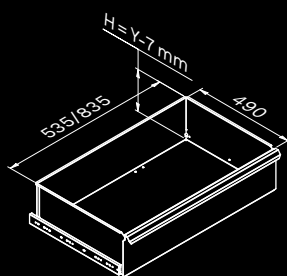

+ 210 CM

Anti-scratchABS cover along the entire length of the module.

Drawer sizes

DRAWER TYPE	DRAWER INTERNAL DIMENSIONS 600 mm
Drawer H.90	H83 - L535 - P490
Drawer H.150	H143 - L535 - P490
Drawer H.180	H173 - L535 - P490
Drawer H.210	H203 - L535 - P490

1x

DRAWER TYPE	DRAWER INTERNAL DIMENSIONS
Drawer H.80	H75 - L608 - P442
Drawer H.120	H115 - L608 - P442

ROT.WB-C187.900111

TUNE SERIES

+ 180 CM

Anti-scratch ABS cover along the entire length of the module.

Drawer sizes

DRAWER TYPE	DRAWER INTERNAL DIMENSIONS 600 mm
Drawer H.90	H83 - L535 - P490
Drawer H.150	H143 - L535 - P490
Drawer H.180	H173 - L535 - P490
Drawer H.210	H203 - L535 - P490

ROT.WB-C188.900029

TUNE SERIES

+ 180 CM

Drawer sizes

DRAWER TYPE	DRAWER INTERNAL DIMENSIONS 600 mm
Drawer H.90	H83 - L535 - P490
Drawer H.150	H143 - L535 - P490
Drawer H.180	H173 - L535 - P490
Drawer H.210	H203 - L535 - P490