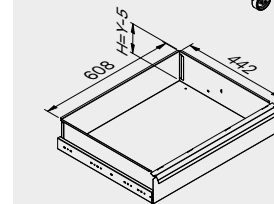

ROT.WB-C181.900036

TUNE SERIES

+ 180 CM

Anti-scratch ABS cover along the entire length of the module.

2x

1x

Drawer sizes

DRAWER TYPE	DRAWER INTERNAL DIMENSIONS 600 mm
Drawer H.90	H83 - L535 - P490
Drawer H.150	H143 - L535 - P490
Drawer H.180	H173 - L535 - P490
Drawer H.210	H203 - L535 - P490

ROT.WB-C182.900050

TUNING SERIES

+ 180 CM

Anti-scratch ABS cover along the entire length of the module.

Drawer sizes

DRAWER TYPE	DRAWER INTERNAL DIMENSIONS 600 mm
Drawer H.90	H83 - L535 - P490
Drawer H.150	H143 - L535 - P490
Drawer H.180	H173 - L535 - P490
Drawer H.210	H203 - L535 - P490

ROT.WB-C215.900074

TUNE SERIES

+ 210 CM

Anti-scratch ABS cover along the entire length of the module.

DRAWER TYPE	DRAWER INTERNAL DIMENSIONS
Drawer H.80	H75 - L608 - P442
Drawer H.120	H115 - L608 - P442

Drawer sizes

DRAWER TYPE	DRAWER INTERNAL DIMENSIONS 600 mm
Drawer H.90	H83 - L535 - P490
Drawer H.150	H143 - L535 - P490
Drawer H.180	H173 - L535 - P490
Drawer H.210	H203 - L535 - P490

ROT.WB-C216.900098

TUNE SERIES