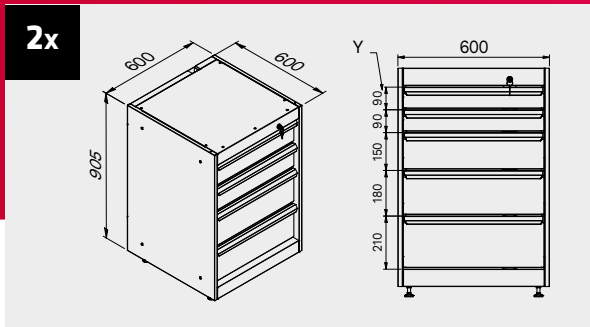

ROT.WB-C121.900012

TUNE SERIES

+ 120 CM

Anti-scratch ABS cover along the entire length of the module.

1x

1x

Drawer sizes

DRAWER TYPE	DRAWER INTERNAL DIMENSIONS 600 mm
Drawer H.90	H83 - L535 - P490
Drawer H.150	H143 - L535 - P490
Drawer H.180	H173 - L535 - P490
Drawer H.210	H203 - L535 - P490

ROT.WB-C181.900036

TUNE SERIES

+ 180 CM

Anti-scratch ABS cover along the entire length of the module.

2x

1x

Drawer sizes

DRAWER TYPE	DRAWER INTERNAL DIMENSIONS 600 mm
Drawer H.90	H83 - L535 - P490
Drawer H.150	H143 - L535 - P490
Drawer H.180	H173 - L535 - P490
Drawer H.210	H203 - L535 - P490

ROT.WB-C182.900050

TUNING SERIES

+ 180 CM

Anti-scratch ABS cover along the entire length of the module.

Drawer sizes

DRAWER TYPE	DRAWER INTERNAL DIMENSIONS 600 mm
Drawer H.90	H83 - L535 - P490
Drawer H.150	H143 - L535 - P490
Drawer H.180	H173 - L535 - P490
Drawer H.210	H203 - L535 - P490

MAX. LOAD CAPACITY
15 KG PER DRAWER