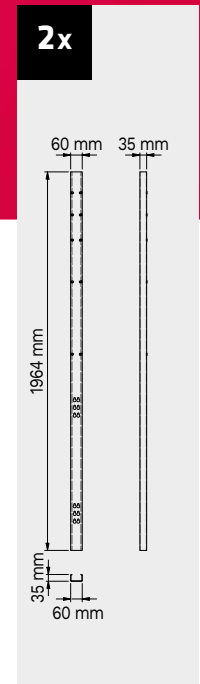

ROT.WB-C121.900012

TUNE SERIES

+ 120 CM

Anti-scratch ABS cover along the entire length of the module.

1x

1x

Drawer sizes

DRAWER TYPE	DRAWER INTERNAL DIMENSIONS 600 mm
Drawer H.90	H83 - L535 - P490
Drawer H.150	H143 - L535 - P490
Drawer H.180	H173 - L535 - P490
Drawer H.210	H203 - L535 - P490

ROT.WB-C181.900036

TUNE SERIES

+ 180 CM

Anti-scratch ABS cover along the entire length of the module.

2x

1x

Drawer sizes

DRAWER TYPE	DRAWER INTERNAL DIMENSIONS 600 mm
Drawer H.90	H83 - L535 - P490
Drawer H.150	H143 - L535 - P490
Drawer H.180	H173 - L535 - P490
Drawer H.210	H203 - L535 - P490

ROT.WB-C182.900050

TUNING SERIES

+ 180 CM

Anti-scratch ABS cover along the entire length of the module.

Drawer sizes

DRAWER TYPE	DRAWER INTERNAL DIMENSIONS 600 mm
Drawer H.90	H83 - L535 - P490
Drawer H.150	H143 - L535 - P490
Drawer H.180	H173 - L535 - P490
Drawer H.210	H203 - L535 - P490

DRAWER TYPE	DRAWER INTERNAL DIMENSIONS 600 mm
Drawer H.90	H83 - L535 - P490
Drawer H.150	H143 - L535 - P490
Drawer H.180	H173 - L535 - P490
Drawer H.210	H203 - L535 - P490

ROT.WB-C216.900098

TUNE SERIES