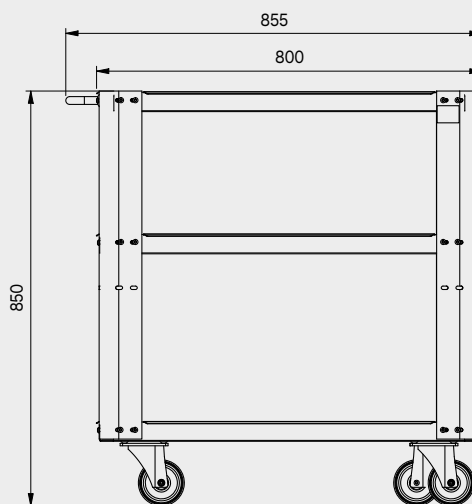

Drawer sizes

DRAWER TYPE	DRAWER INTERNAL DIMENSIONS 600 mm
Drawer H.90	H83 - L535 - P490
Drawer H.150	H143 - L535 - P490
Drawer H.180	H173 - L535 - P490
Drawer H.210	H203 - L535 - P490

ROT.WB-C188.900029

TUNE SERIES

+ 180 CM

Drawer sizes

DRAWER TYPE	DRAWER INTERNAL DIMENSIONS 600 mm
Drawer H.90	H83 - L535 - P490
Drawer H.150	H143 - L535 - P490
Drawer H.180	H173 - L535 - P490
Drawer H.210	H203 - L535 - P490

ROT.WB-C276.900043

+ 272 CM

Drawer sizes

DRAWER TYPE	DRAWER INTERNAL DIMENSIONS 600 mm
Drawer H.90	H83 - L535 - P490
Drawer H.150	H143 - L535 - P490
Drawer H.180	H173 - L535 - P490
Drawer H.210	H203 - L535 - P490

ROT.WB-T3.1.900067

TUNE SERIES

+ 80 CM

MAX. LOAD CAPACITY
30 KG PER DRAWER
(uniformly distributed on the surface)

ROT.ARFL004.900081

TUNE SERIES

+ 87 CM

Anti-scratch ABS cover along the entire length of the module.