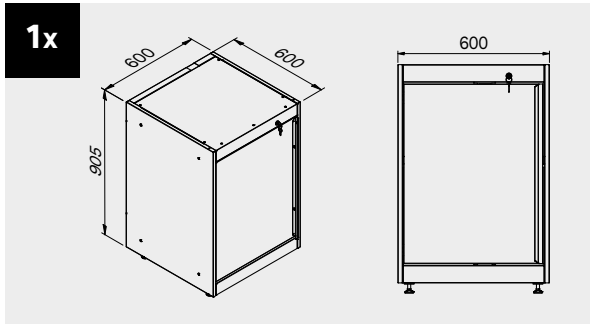

ROT.WB-C121.900012

TUNE SERIES

+ 120 CM

Anti-scratch ABS cover along the entire length of the module.

1x

1x

Drawer sizes

DRAWER TYPE	DRAWER INTERNAL DIMENSIONS 600 mm
Drawer H.90	H83 - L535 - P490
Drawer H.150	H143 - L535 - P490
Drawer H.180	H173 - L535 - P490
Drawer H.210	H203 - L535 - P490

ROT.WB-C181.900036

TUNE SERIES

+ 180 CM

Anti-scratch ABS cover along the entire length of the module.

2x

1x

Drawer sizes

DRAWER TYPE	DRAWER INTERNAL DIMENSIONS 600 mm
Drawer H.90	H83 - L535 - P490
Drawer H.150	H143 - L535 - P490
Drawer H.180	H173 - L535 - P490
Drawer H.210	H203 - L535 - P490

ROT.WB-C182.900050

TUNING SERIES

+ 180 CM

Anti-scratch ABS cover along the entire length of the module.

Drawer sizes

DRAWER TYPE	DRAWER INTERNAL DIMENSIONS 600 mm
Drawer H.90	H83 - L535 - P490
Drawer H.150	H143 - L535 - P490
Drawer H.180	H173 - L535 - P490
Drawer H.210	H203 - L535 - P490

MAX. LOAD CAPACITY
15 KG PER DRAWER