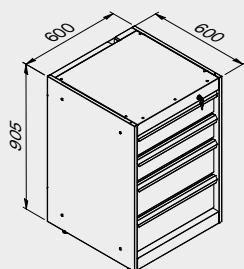

ROT.WB-C181.900036

TUNE SERIES

+ 180 CM

Anti-scratch ABS cover along the entire length of the module.

2x

1x

Drawer sizes

DRAWER TYPE	DRAWER INTERNAL DIMENSIONS 600 mm
Drawer H.90	H83 - L535 - P490
Drawer H.150	H143 - L535 - P490
Drawer H.180	H173 - L535 - P490
Drawer H.210	H203 - L535 - P490

ROT.WB-C182.900050

TUNING SERIES

+ 180 CM

Anti-scratch ABS cover along the entire length of the module.

Drawer sizes

DRAWER TYPE	DRAWER INTERNAL DIMENSIONS 600 mm
Drawer H.90	H83 - L535 - P490
Drawer H.150	H143 - L535 - P490
Drawer H.180	H173 - L535 - P490
Drawer H.210	H203 - L535 - P490