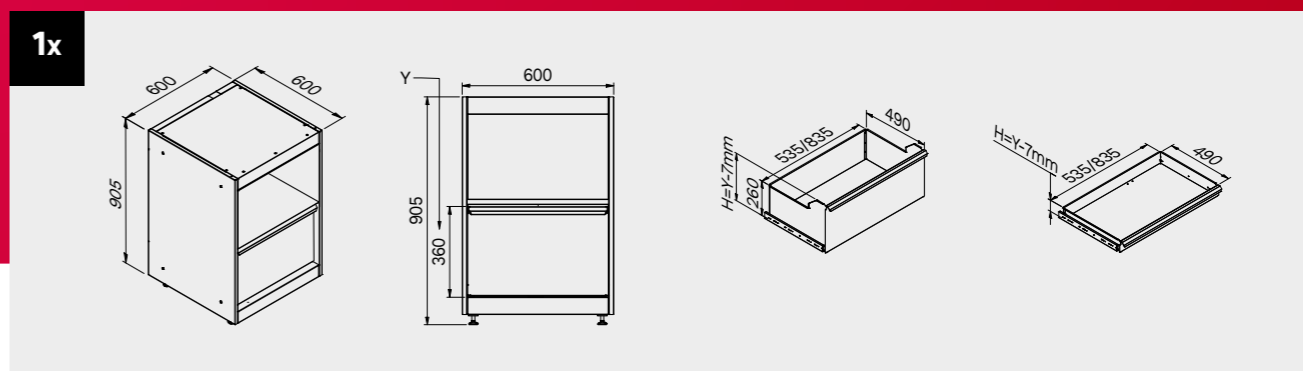

Drawer sizes

DRAWER TYPE	DRAWER INTERNAL DIMENSIONS 600 mm
Drawer H.90	H83 - L535 - P490
Drawer H.150	H143 - L535 - P490
Drawer H.180	H173 - L535 - P490
Drawer H.210	H203 - L535 - P490

ROT.WB-C188.900029

TUNE SERIES

+ 180 CM

Drawer sizes

DRAWER TYPE	DRAWER INTERNAL DIMENSIONS 600 mm
Drawer H.90	H83 - L535 - P490
Drawer H.150	H143 - L535 - P490
Drawer H.180	H173 - L535 - P490
Drawer H.210	H203 - L535 - P490