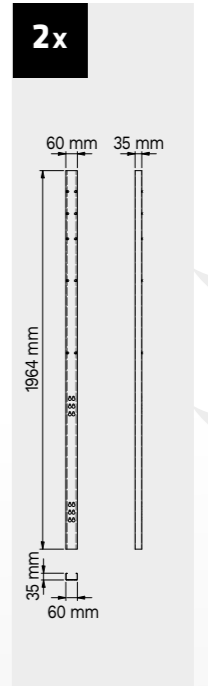

DRAWER TYPE	DRAWER INTERNAL DIMENSIONS 600 mm
Drawer H.90	H83 - L535 - P490
Drawer H.150	H143 - L535 - P490
Drawer H.180	H173 - L535 - P490
Drawer H.210	H203 - L535 - P490

ROT.WB-C216.900098

TUNE SERIES

+ 210 CM

Anti-scratchABS cover along the entire length of the module.

Drawer sizes

DRAWER TYPE	DRAWER INTERNAL DIMENSIONS 600 mm
Drawer H.90	H83 - L535 - P490
Drawer H.150	H143 - L535 - P490
Drawer H.180	H173 - L535 - P490
Drawer H.210	H203 - L535 - P490

1x

DRAWER TYPE	DRAWER INTERNAL DIMENSIONS
Drawer H.80	H75 - L608 - P442
Drawer H.120	H115 - L608 - P442

ROT.WB-C187.900111

TUNE SERIES

+ 180 CM

Anti-scratch ABS cover along the entire length of the module.

Drawer sizes

DRAWER TYPE	DRAWER INTERNAL DIMENSIONS 600 mm
Drawer H.90	H83 - L535 - P490
Drawer H.150	H143 - L535 - P490
Drawer H.180	H173 - L535 - P490
Drawer H.210	H203 - L535 - P490

ROT.WB-C188.900029