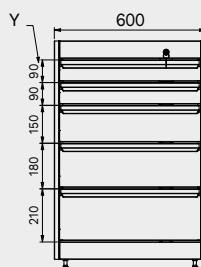

ROT.WB-C121.900012

TUNE SERIES

+ 120 CM

Anti-scratch ABS cover along the entire length of the module.

1x

1x

Drawer sizes

DRAWER TYPE	DRAWER INTERNAL DIMENSIONS 600 mm
Drawer H.90	H83 - L535 - P490
Drawer H.150	H143 - L535 - P490
Drawer H.180	H173 - L535 - P490
Drawer H.210	H203 - L535 - P490

ROT.WB-C181.900036

TUNE SERIES

+ 180 CM

Anti-scratch ABS cover along the entire length of the module.

2x

1x

Drawer sizes

DRAWER TYPE	DRAWER INTERNAL DIMENSIONS 600 mm
Drawer H.90	H83 - L535 - P490
Drawer H.150	H143 - L535 - P490
Drawer H.180	H173 - L535 - P490
Drawer H.210	H203 - L535 - P490

ROT.WB-C182.900050

TUNING SERIES

+ 180 CM

Anti-scratch ABS cover along the entire length of the module.

Drawer sizes

DRAWER TYPE	DRAWER INTERNAL DIMENSIONS 600 mm
Drawer H.90	H83 - L535 - P490
Drawer H.150	H143 - L535 - P490
Drawer H.180	H173 - L535 - P490
Drawer H.210	H203 - L535 - P490

ROT.WB-C215.900074

TUNE SERIES

+ 210 CM

Anti-scratch ABS cover along the entire length of the module.

DRAWER TYPE	DRAWER INTERNAL DIMENSIONS
Drawer H.80	H75 - L608 - P442
Drawer H.120	H115 - L608 - P442

Drawer sizes