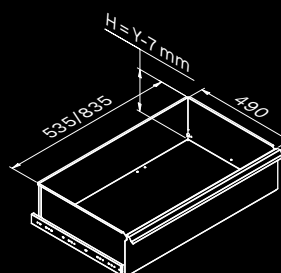

ROT.WB-C121.900012

TUNE SERIES

+ 120 CM

Anti-scratch ABS cover along the entire length of the module.

1x

1x

Drawer sizes

DRAWER TYPE	DRAWER INTERNAL DIMENSIONS 600 mm
Drawer H.90	H83 - L535 - P490
Drawer H.150	H143 - L535 - P490
Drawer H.180	H173 - L535 - P490
Drawer H.210	H203 - L535 - P490

ROT.WB-C181.900036

TUNE SERIES

+ 180 CM

Anti-scratch ABS cover along the entire length of the module.

2x

1x

Drawer sizes

DRAWER TYPE	DRAWER INTERNAL DIMENSIONS 600 mm
Drawer H.90	H83 - L535 - P490
Drawer H.150	H143 - L535 - P490
Drawer H.180	H173 - L535 - P490
Drawer H.210	H203 - L535 - P490

ROT.WB-C182.900050

TUNING SERIES

+ 180 CM

Anti-scratch ABS cover along the entire length of the module.

Drawer sizes

DRAWER TYPE	DRAWER INTERNAL DIMENSIONS 600 mm
Drawer H.90	H83 - L535 - P490
Drawer H.150	H143 - L535 - P490
Drawer H.180	H173 - L535 - P490
Drawer H.210	H203 - L535 - P490

TUNE SERIES

+ 180 CM

Drawer sizes

DRAWER TYPE	DRAWER INTERNAL DIMENSIONS 600 mm
Drawer H.90	H83 - L535 - P490
Drawer H.150	H143 - L535 - P490
Drawer H.180	H173 - L535 - P490
Drawer H.210	H203 - L535 - P490