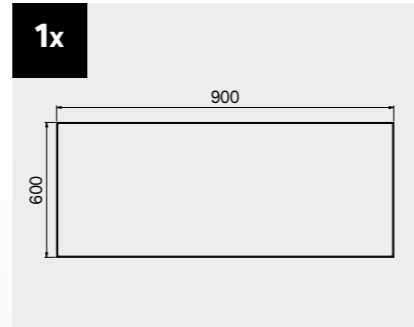

DRAWER TYPE	DRAWER INTERNAL DIMENSIONS 600 mm
Drawer H.90	H83 - L535 - P490
Drawer H.150	H143 - L535 - P490
Drawer H.180	H173 - L535 - P490
Drawer H.210	H203 - L535 - P490

ROT.WB-C216.900098

TUNE SERIES

+ 210 CM

Anti-scratchABS cover along the entire length of the module.

Drawer sizes

DRAWER TYPE	DRAWER INTERNAL DIMENSIONS 600 mm
Drawer H.90	H83 - L535 - P490
Drawer H.150	H143 - L535 - P490
Drawer H.180	H173 - L535 - P490
Drawer H.210	H203 - L535 - P490

1x

DRAWER TYPE	DRAWER INTERNAL DIMENSIONS
Drawer H.80	H75 - L608 - P442
Drawer H.120	H115 - L608 - P442

ROT.WB-C187.900111

TUNE SERIES

+ 180 CM

Anti-scratch ABS cover along the entire length of the module.