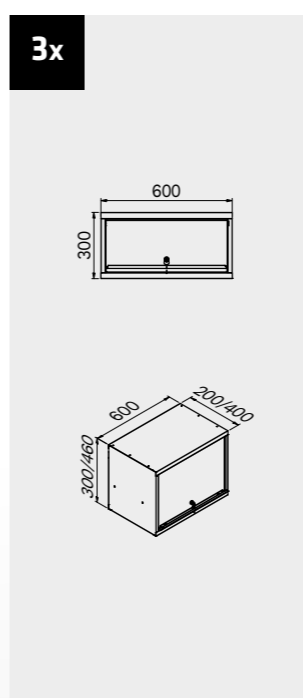

1x

DRAWER TYPE	DRAWER INTERNAL DIMENSIONS
Drawer H.80	H75 - L608 - P442
Drawer H.120	H115 - L608 - P442

ROT.WB-C187.900111

TUNE SERIES

+ 180 CM

Anti-scratch ABS cover along the entire length of the module.

Drawer sizes

DRAWER TYPE	DRAWER INTERNAL DIMENSIONS 600 mm
Drawer H.90	H83 - L535 - P490
Drawer H.150	H143 - L535 - P490
Drawer H.180	H173 - L535 - P490
Drawer H.210	H203 - L535 - P490

ROT.WB-C188.900029

TUNE SERIES

+ 180 CM

Drawer sizes

DRAWER TYPE	DRAWER INTERNAL DIMENSIONS 600 mm
Drawer H.90	H83 - L535 - P490
Drawer H.150	H143 - L535 - P490
Drawer H.180	H173 - L535 - P490
Drawer H.210	H203 - L535 - P490

ROT.WB-C276.900043

+ 272 CM

Drawer sizes

DRAWER TYPE	DRAWER INTERNAL DIMENSIONS 600 mm
Drawer H.90	H83 - L535 - P490
Drawer H.150	H143 - L535 - P490
Drawer H.180	H173 - L535 - P490
Drawer H.210	H203 - L535 - P490