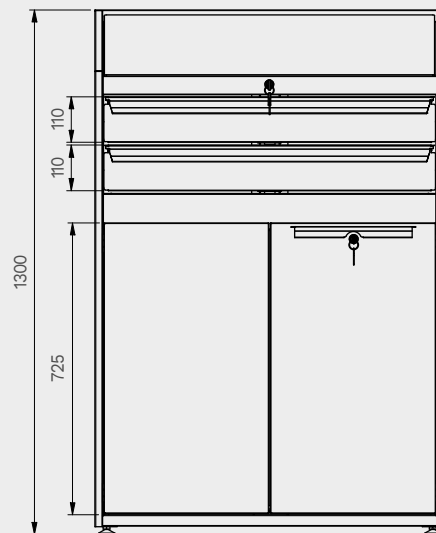

Drawer sizes

DRAWER TYPE	DRAWER INTERNAL DIMENSIONS 600 mm
Drawer H.90	H83 - L535 - P490
Drawer H.150	H143 - L535 - P490
Drawer H.180	H173 - L535 - P490
Drawer H.210	H203 - L535 - P490

ROT.WB-C188.900029

TUNE SERIES

+ 180 CM

Drawer sizes

DRAWER TYPE	DRAWER INTERNAL DIMENSIONS 600 mm
Drawer H.90	H83 - L535 - P490
Drawer H.150	H143 - L535 - P490
Drawer H.180	H173 - L535 - P490
Drawer H.210	H203 - L535 - P490

ROT.WB-C276.900043

+ 272 CM

Drawer sizes

DRAWER TYPE	DRAWER INTERNAL DIMENSIONS 600 mm
Drawer H.90	H83 - L535 - P490
Drawer H.150	H143 - L535 - P490
Drawer H.180	H173 - L535 - P490
Drawer H.210	H203 - L535 - P490

ROT.WB-T3.1.900067

TUNE SERIES

+ 80 CM

MAX. LOAD CAPACITY
30 KG PER DRAWER
(uniformly distributed on the surface)

ROT.ARFL004.900081

TUNE SERIES

+ 87 CM

Anti-scratch ABS cover along the entire length of the module.