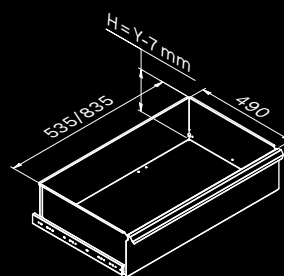

ROT.WB-C181.900036

TUNE SERIES

+ 180 CM

Anti-scratch ABS cover along the entire length of the module.

2x

1x

Drawer sizes

DRAWER TYPE	DRAWER INTERNAL DIMENSIONS 600 mm
Drawer H.90	H83 - L535 - P490
Drawer H.150	H143 - L535 - P490
Drawer H.180	H173 - L535 - P490
Drawer H.210	H203 - L535 - P490

ROT.WB-C182.900050

TUNING SERIES

+ 180 CM

Anti-scratch ABS cover along the entire length of the module.

Drawer sizes

DRAWER TYPE	DRAWER INTERNAL DIMENSIONS 600 mm
Drawer H.90	H83 - L535 - P490
Drawer H.150	H143 - L535 - P490
Drawer H.180	H173 - L535 - P490
Drawer H.210	H203 - L535 - P490

ROT.WB-C215.900074

TUNE SERIES

+ 210 CM

Anti-scratch ABS cover along the entire length of the module.

DRAWER TYPE	DRAWER INTERNAL DIMENSIONS
Drawer H.80	H75 - L608 - P442
Drawer H.120	H115 - L608 - P442

Drawer sizes

DRAWER TYPE	DRAWER INTERNAL DIMENSIONS 600 mm
Drawer H.90	H83 - L535 - P490
Drawer H.150	H143 - L535 - P490
Drawer H.180	H173 - L535 - P490
Drawer H.210	H203 - L535 - P490

ROT.WB-C216.900098

TUNE SERIES