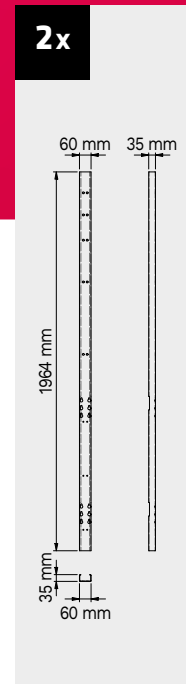

ROT.WB-C121.900012

TUNE SERIES

+ 120 CM

Anti-scratch ABS cover along the entire length of the module.

1x

1x

Drawer sizes

DRAWER TYPE	DRAWER INTERNAL DIMENSIONS 600 mm
Drawer H.90	H83 - L535 - P490
Drawer H.150	H143 - L535 - P490
Drawer H.180	H173 - L535 - P490
Drawer H.210	H203 - L535 - P490

ROT.WB-C181.900036

TUNE SERIES

+ 180 CM

Anti-scratch ABS cover along the entire length of the module.

2x

1x

Drawer sizes

DRAWER TYPE	DRAWER INTERNAL DIMENSIONS 600 mm
Drawer H.90	H83 - L535 - P490
Drawer H.150	H143 - L535 - P490
Drawer H.180	H173 - L535 - P490
Drawer H.210	H203 - L535 - P490

ROT.WB-C182.900050

TUNING SERIES

+ 180 CM

Anti-scratch ABS cover along the entire length of the module.

Drawer sizes

DRAWER TYPE	DRAWER INTERNAL DIMENSIONS 600 mm
Drawer H.90	H83 - L535 - P490
Drawer H.150	H143 - L535 - P490
Drawer H.180	H173 - L535 - P490
Drawer H.210	H203 - L535 - P490

ROT.WB-C215.900074

TUNE SERIES

+ 210 CM

Anti-scratch ABS cover along the entire length of the module.

DRAWER TYPE	DRAWER INTERNAL DIMENSIONS
Drawer H.80	H75 - L608 - P442
Drawer H.120	H115 - L608 - P442

Drawer sizes