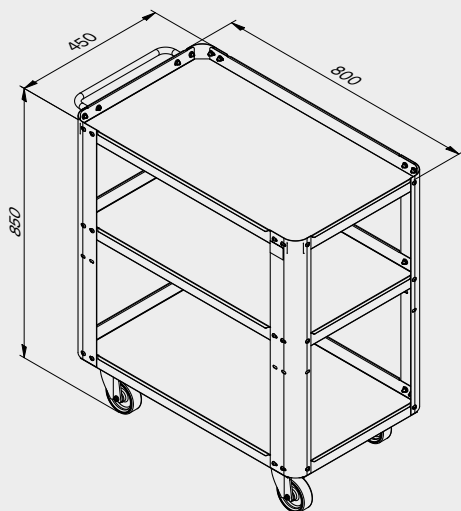

ROT.WB-T3.1.900067

TUNE SERIES

+ 80 CM

MAX. LOAD CAPACITY
30 KG PER DRAWER
(uniformly distributed on the surface)