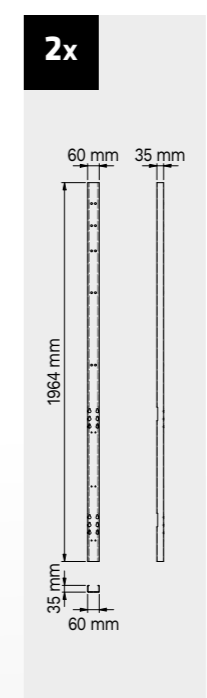

+ 210 CM

Anti-scratchABS cover along the entire length of the module.

Drawer sizes

DRAWER TYPE	DRAWER INTERNAL DIMENSIONS 600 mm
Drawer H.90	H83 - L535 - P490
Drawer H.150	H143 - L535 - P490
Drawer H.180	H173 - L535 - P490
Drawer H.210	H203 - L535 - P490

Drawer sizes

DRAWER TYPE	DRAWER INTERNAL DIMENSIONS 600 mm
Drawer H.90	H83 - L535 - P490
Drawer H.150	H143 - L535 - P490
Drawer H.180	H173 - L535 - P490
Drawer H.210	H203 - L535 - P490

ROT.WB-C188.900029

TUNE SERIES

+ 180 CM

Drawer sizes

DRAWER TYPE	DRAWER INTERNAL DIMENSIONS 600 mm
Drawer H.90	H83 - L535 - P490
Drawer H.150	H143 - L535 - P490
Drawer H.180	H173 - L535 - P490
Drawer H.210	H203 - L535 - P490

ROT.WB-C276.900043

+ 272 CM

Drawer sizes

DRAWER TYPE	DRAWER INTERNAL DIMENSIONS 600 mm
Drawer H.90	H83 - L535 - P490
Drawer H.150	H143 - L535 - P490
Drawer H.180	H173 - L535 - P490
Drawer H.210	H203 - L535 - P490