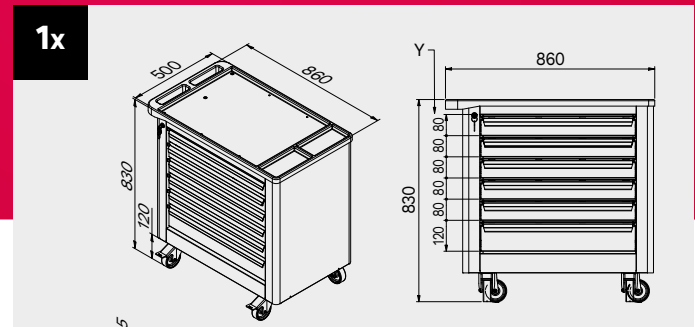

ROT.WB-C182.900050

TUNING SERIES

+ 180 CM

Anti-scratch ABS cover along the entire length of the module.

Drawer sizes

DRAWER TYPE	DRAWER INTERNAL DIMENSIONS 600 mm
Drawer H.90	H83 - L535 - P490
Drawer H.150	H143 - L535 - P490
Drawer H.180	H173 - L535 - P490
Drawer H.210	H203 - L535 - P490

ROT.WB-C215.900074

TUNE SERIES

+ 210 CM

Anti-scratch ABS cover along the entire length of the module.

DRAWER TYPE	DRAWER INTERNAL DIMENSIONS
Drawer H.80	H75 - L608 - P442
Drawer H.120	H115 - L608 - P442

Drawer sizes