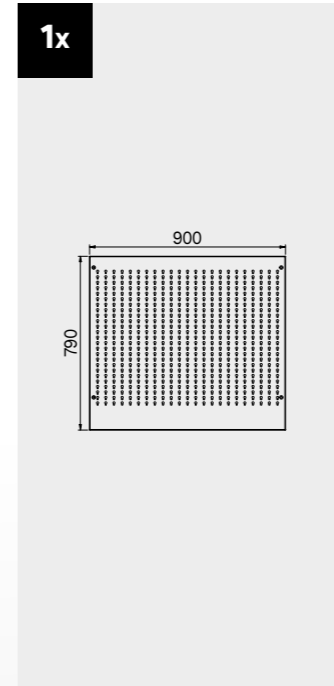

1x

DRAWER TYPE	DRAWER INTERNAL DIMENSIONS
Drawer H.80	H75 - L608 - P442
Drawer H.120	H115 - L608 - P442